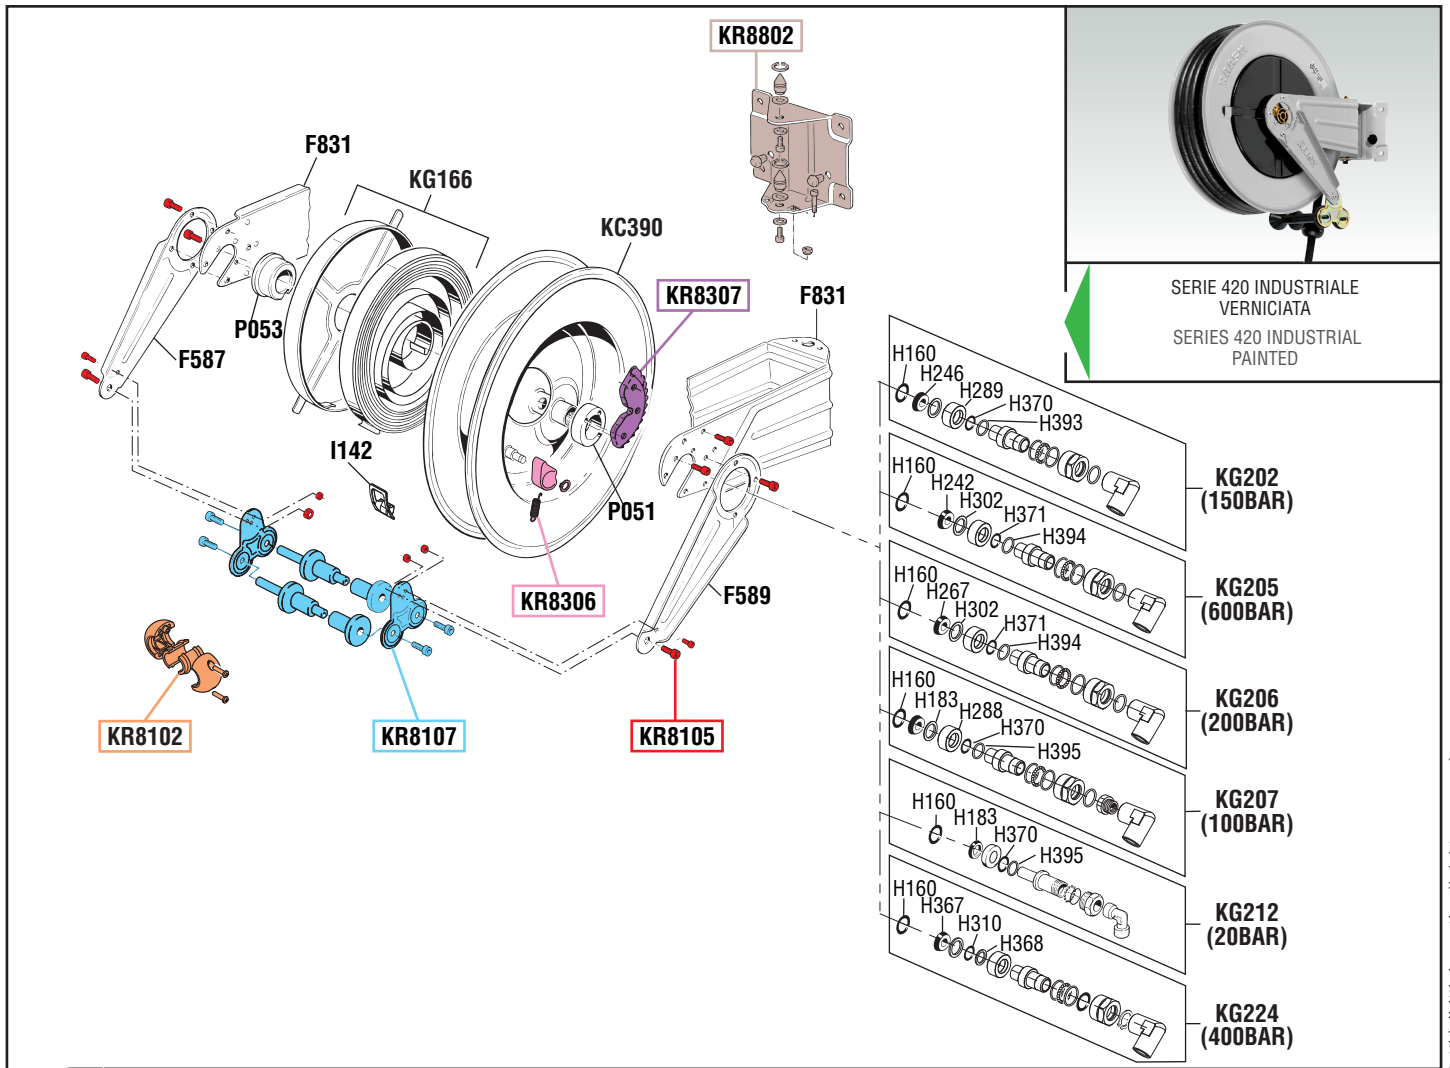

Art. 8420.100 Mod. 420-20 bar - Art. 8420.200 Mod. 420-100 bar
Art. 8420.300 Mod. 420-200 bar - Art. 8420.350 Mod. 420-400 bar
Art. 8420.400 Mod. 420-150 bar - Art. 8420.500 Mod. 420-600 bar

VISTA ESPLOSA - EXPLODED VIEW

tutti i diritti riservati - all rights reserved

GUIDA RICAMBI - SPARE PARTS GUIDE

KIT RICAMBI

OGNI KIT SOTTO RIPORTATO COMPRENDE I RICAMBI EVIDENZIATI CON LO STESSO COLORE E LE RELATIVE GUARNIZIONI. QUESTI RICAMBI NON SONO FORNIBILI SEPARATAMENTE TRANNE QUELLI CODIFICATI.

SPARE PARTS KITS

EACH KIT SHOWN WITH THE SAME COLOR INCLUDES ALSO THE GASKETS. THE SPARE PARTS INCLUDED IN THE KIT CAN'T BE SUPPLIED SEPARATELY EXCEPT THOSE SHOWN WITH A PROPER CODE.

CODICE CODE	DESCRIZIONE DESCRIPTION	Q.TÀ QTY
KR8102	TAMPONE FERMATUBO HOSE STOP	1
KR8105	SET VITI AVVOLGITUBO SET OF SCREWS FOR HOSEREEL	1
KR8107	KIT PORTA RULLI AVVOLGITUBO ROLLERS HOLDING KIT FOR HOSEREEL	1
KR8306	DENTE D'ARRESTO DETENT	1
KR8307	KIT CREMAGLIERA RACK KIT	1
KR8802	STAFFA PER AVVOLGITUBO WALL MOUNTED BRACKET FOR HOSEREEL	1

ELENCO RICAMBI FORNIBILI SINGOLARMENTE

LIST OF SPARE PARTS WHICH CAN BE SUPPLIED SEPARATELY

CODICE CODE	DESCRIZIONE DESCRIPTION	Q.TÀ QTY
F587	BRACCIO ORIENTABILE ADJUSTABLE ARM	1
F589	BRACCIO ORIENTABILE ADJUSTABLE ARM	1
F831	STAFFA ORIENTABILE SWIVELLING BRACKET	1
I142	INSERTO FORO USCITA TUBO HOSE OUTLET PROTECTION	1
KC390	TAMBURO AVVOLGITUBO HOSEREEL DRUM	1
KG166	CARTER MOLLA COVER SPRING GROUP	1
KG202	SNODO OLIO 150 BAR JOINT OIL 150 BAR	1
KG205	SNODO GRASSO 600 BAR JOINT GREASE 600 BAR	1
KG206	SNODO ACQUA 200 BAR JOINT WATER 200 BAR	1
KG207	SNODO ACQUA 100 BAR JOINT WATER 100 BAR	1
KG212	SNODO ARIA-ACQUA 20 BAR JOINT AIR-WATER 20 BAR	1
KG224	SNODO ACQUA 400 BAR JOINT WATER 400 BAR	1
P051	BOCCOLA LATO CREMAGLIERA RACK SIDE BUSH	1
P053	BOCCOLA LATO MOLLA SPRING SIDE BUSH	1

ELENCO GUARNIZIONI SNODI

JOINTS GASKETS LIST

CODICE CODE	DESCRIZIONE DESCRIPTION	Q.TÀ QTY
H160	O-RING 2093 O-RING 2093	1
H183	GUARNIZIONE GASKET	1
H242	GUARNIZIONE GASKET	1
H246	GUARNIZIONE GASKET	1
H267	GUARNIZIONE "VITON 90SH" GASKET "VITON 90SH"	1
H288	RONDELLA IN "PTFE" WASHER "PTFE"	1
H289	RONDELLA IN "PTFE" WASHER "PTFE"	1
H302	RONDELLA IN "PTFE" WASHER "PTFE"	1
H310	O-RING 112 "VITON" O-RING 112 "VITON"	1
H367	GUARNIZIONE GASKET	1
H368	RONDELLA IN "PTFE" WASHER "PTFE"	1
H370	O-RING 2062 "VITON" O-RING 2062 "VITON"	1
H371	O-RING 2037 "VITON" O-RING 2037 "VITON"	1
H393	RONDELLA IN "PTFE" WASHER "PTFE"	1
H394	RONDELLA IN "PTFE" WASHER "PTFE"	1
H395	RONDELLA IN "PTFE" WASHER "PTFE"	1